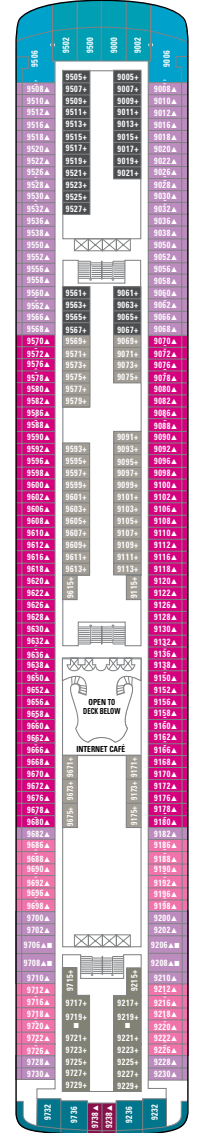

Norwegian Star

Deck 14

Deck 13

Deck 12

Deck 11

Deck 10

Deck 09

SYMBOLS

- With facilities for the disabled
- ↔ Connecting staterooms
- ▲ 3rd pers. occupancy avail.
- ★ 3rd/4th/5th pers. occupancy avail.
- ☆ Up to 6th pers. occupancy avail.
- × Elevator
- RR Restroom
- + 3rd/4th pers. occupancy avail.

Deck 8

Deck 7

Deck 6

Deck 5

Deck 4

NORWEGIAN STAR

Garden Villa

S1

Mini Suite

MA MB

Balcony Stateroom

B1 BA BB

BC BD

Family Balcony Stateroom

B3

Balcony Stateroom