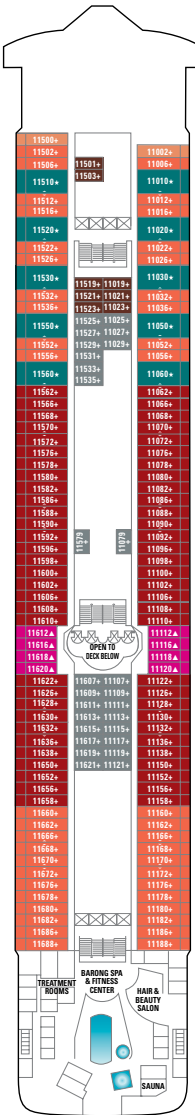

Norwegian Star

Deck 14

Deck 13

Deck 12

Deck 11

Deck 10

Deck 09

SYMBOLS

- With facilities for the disabled
- ↔ Connecting staterooms
- ▲ 3rd pers. occupancy avail.
- ★ 3rd/4th/5th pers. occupancy avail.
- ☆ Up to 6th pers. occupancy avail.
- × Elevator
- RR Restroom
- + 3rd/4th pers. occupancy avail.

Deck 8

Deck 7

Deck 6

Deck 5

Deck 4

NORWEGIAN STAR

Garden Villa

S1

Mini Suite

MA MB

Balcony Stateroom

B1 BA BB

BC BD

Family Balcony Stateroom

B3

Balcony Stateroom