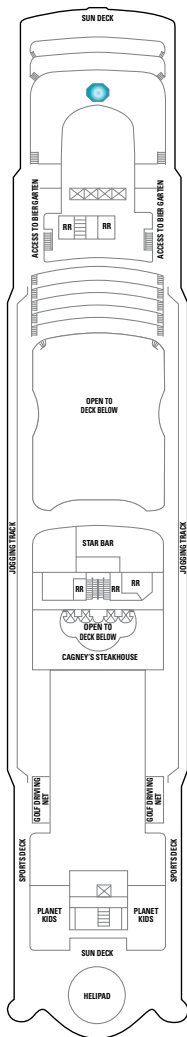

Norwegian Star

Deck 14

Deck 13

Deck 12

Deck 11

Deck 10

Deck 09

SYMBOLS

- With facilities for the disabled
- ↔ Connecting staterooms
- ▲ 3rd pers. occupancy avail.
- ★ 3rd/4th/5th pers. occupancy avail.
- ☆ Up to 6th pers. occupancy avail.
- × Elevator
- RR Restroom
- + 3rd/4th pers. occupancy avail.

Deck 8

Deck 7

Deck 6

Deck 5

Deck 4

NORWEGIAN STAR

Garden Villa

S1

Balcony Stateroom

Family Oceanview Stateroom

O1

Oceanview Stateroom

with picture window

OA OB

with porthole

OF OG