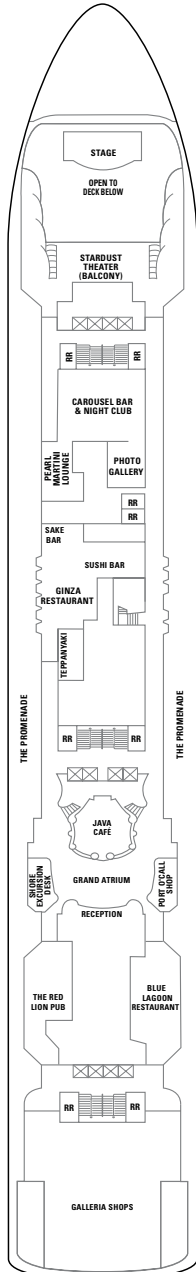

Norwegian Star

Deck 14

Deck 13

Deck 12

Deck 11

Deck 10

Deck 09

SYMBOLS

- With facilities for the disabled
- ↔ Connecting staterooms
- ▲ 3rd pers. occupancy avail.
- ★ 3rd/4th/5th pers. occupancy avail.
- ☆ Up to 6th pers. occupancy avail.
- × Elevator
- RR Restroom
- + 3rd/4th pers. occupancy avail.

Deck 8

Deck 7

Deck 6

Deck 5

Deck 4

NORWEGIAN STAR

Garden Villa

S1