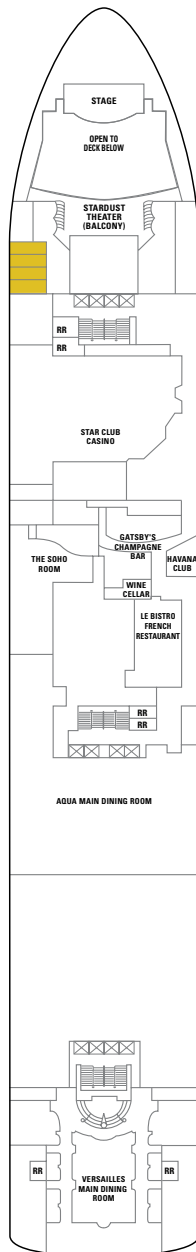

Norwegian Star

Deck 14

Deck 13

Deck 12

Deck 11

Deck 10

Deck 09

SYMBOLS

- With facilities for the disabled
- ↔ Connecting staterooms
- ▲ 3rd pers. occupancy avail.
- ★ 3rd/4th/5th pers. occupancy avail.
- ☆ Up to 6th pers. occupancy avail.
- × Elevator
- RR Restroom
- + 3rd/4th pers. occupancy avail.

Deck 8

Deck 7

Deck 6

Deck 5

Deck 4

NORWEGIAN STAR

Garden Villa

S1