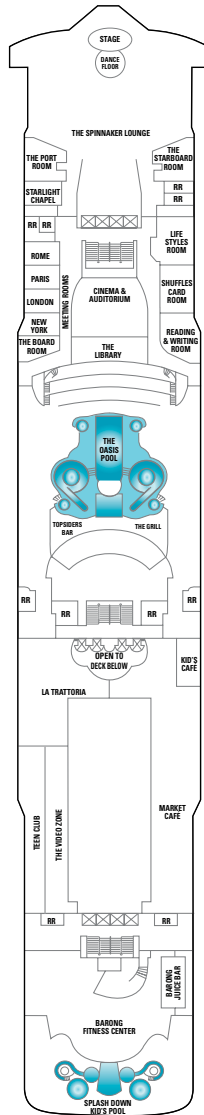

Norwegian Star

Deck 14

Deck 13

Deck 12

Deck 11

Deck 10

Deck 09

SYMBOLS

- With facilities for the disabled
- ↔ Connecting staterooms
- ▲ 3rd pers. occupancy avail.
- ★ 3rd/4th/5th pers. occupancy avail.
- ☆ Up to 6th pers. occupancy avail.
- × Elevator
- RR Restroom
- + 3rd/4th pers. occupancy avail.

Deck 8

Deck 7

Deck 6

Deck 5

Deck 4

NORWEGIAN STAR

Garden Villa

S1

Mini Suite

MA MB

Balcony Stateroom

B1 BA BB

BC BD

Family Balcony Stateroom

B3

Balcony Stateroom