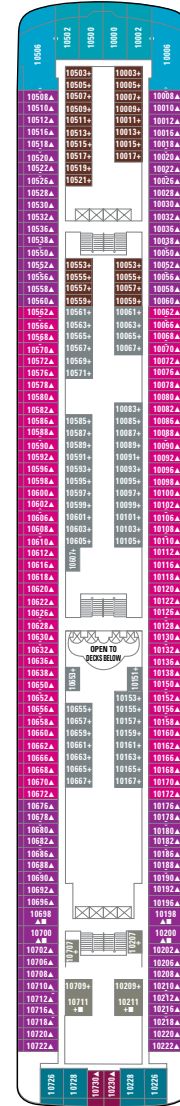

Norwegian Star

Deck 14

Deck 13

Deck 12

Deck 11

Deck 10

Deck 09

SYMBOLS

- With facilities for the disabled
- ↔ Connecting staterooms
- ▲ 3rd pers. occupancy avail.
- ★ 3rd/4th/5th pers. occupancy avail.
- ☆ Up to 6th pers. occupancy avail.
- × Elevator
- RR Restroom
- + 3rd/4th pers. occupancy avail.

Deck 8

Deck 7

Deck 6

Deck 5

Deck 4

NORWEGIAN STAR

Garden Villa

S1

Mini Suite

MA MB

Balcony Stateroom

B1 BA BB

BC BD

Family Balcony Stateroom

B3

Balcony Stateroom