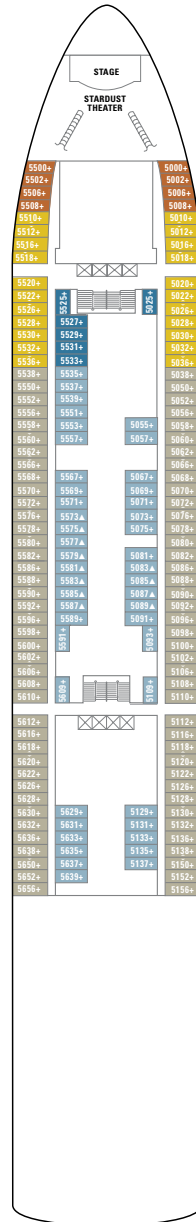

Norwegian Star

Deck 14

Deck 13

Deck 12

Deck 11

Deck 10

Deck 09

SYMBOLS

- With facilities for the disabled
- ↔ Connecting staterooms
- ▲ 3rd pers. occupancy avail.
- ★ 3rd/4th/5th pers. occupancy avail.
- ☆ Up to 6th pers. occupancy avail.
- × Elevator
- RR Restroom
- + 3rd/4th pers. occupancy avail.

Deck 8

Deck 7

Deck 6

Deck 5

Deck 4

NORWEGIAN STAR

Garden Villa

S1

Mini Suite

MA MB

Balcony Stateroom

B1 BA BB

BC BD

Family Balcony Stateroom

B3

Balcony Stateroom