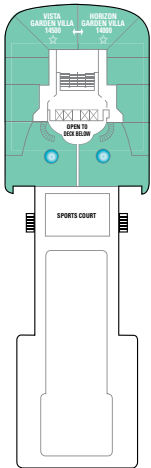

Norwegian Star

Deck 14

Deck 13

Deck 12

Deck 11

Deck 10

Deck 09

SYMBOLS

- With facilities for the disabled
- ↔ Connecting staterooms
- ▲ 3rd pers. occupancy avail.
- ★ 3rd/4th/5th pers. occupancy avail.
- ☆ Up to 6th pers. occupancy avail.
- × Elevator
- RR Restroom
- + 3rd/4th pers. occupancy avail.

Deck 8

Deck 7

Deck 6

Deck 5

Deck 4

NORWEGIAN STAR

Garden Villa

S1