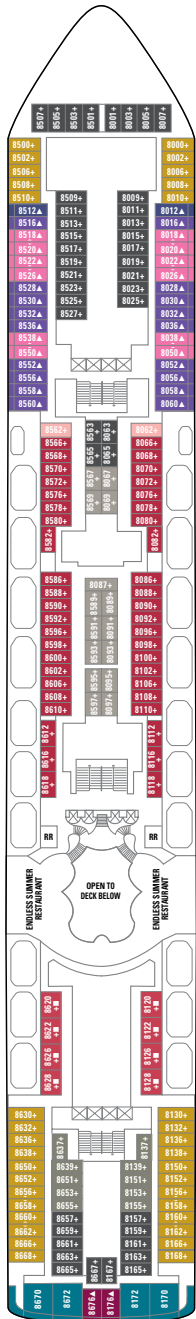

Norwegian Star

Deck 14

Deck 13

Deck 12

Deck 11

Deck 10

Deck 09

SYMBOLS

- With facilities for the disabled
- ↔ Connecting staterooms
- ▲ 3rd pers. occupancy avail.
- ★ 3rd/4th/5th pers. occupancy avail.
- ☆ Up to 6th pers. occupancy avail.
- × Elevator
- RR Restroom
- + 3rd/4th pers. occupancy avail.

Deck 8

Deck 7

Deck 6

Deck 5

Deck 4

NORWEGIAN STAR

Garden Villa

S1

Owner's Suite

SB

Family Penthouse

SC

Penthouse

SE SF

Penthouse

Penthouse