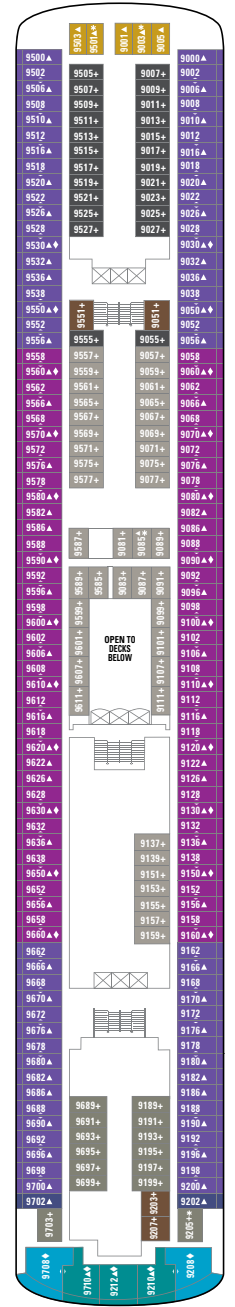

Norwegian Spirit

Deck 13

Deck 12

Deck 11

Deck 10

Deck 9

SYMBOLS

- With facilities for the disabled
- ◆ With queen-size bed
- ↔ Connecting staterooms
- ▲ 3rd pers. occupancy avail.
- + 3rd/4th pers. occupancy avail.
- ⊗ Elevator
- RR Restroom
- * Stateroom with 2 lower beds that cannot be pushed together

Deck 8

Deck 7

Deck 6

Deck 5

Deck 4

NORWEGIAN SPIRIT

Owner's Suite

SB

Penthouse

SE SF SG

Family Balcony Stateroom

B3

Balcony Stateroom

BA BB
BC BD

Balcony Stateroom

Balcony Stateroom

Family Oceanview Stateroom

O2 O3

Oceanview Stateroom

with picture window

OA OB OC

with porthole

OF OG

Oceanview Stateroom