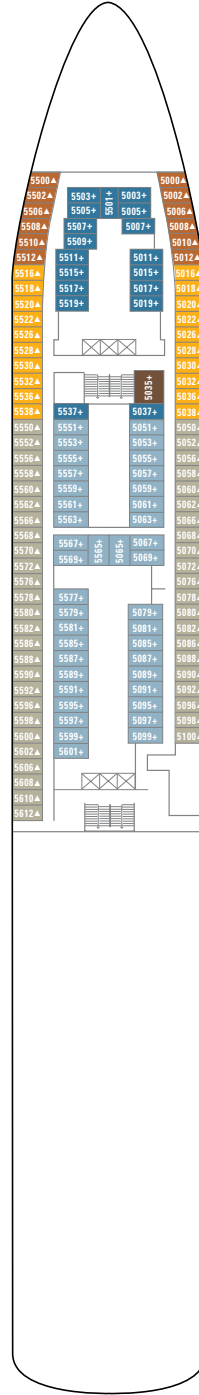

Norwegian Spirit

Deck 13

Deck 12

Deck 11

Deck 10

Deck 9

SYMBOLS

- With facilities for the disabled
- ◆ With queen-size bed
- ↔ Connecting staterooms
- ▲ 3rd pers. occupancy avail.
- + 3rd/4th pers. occupancy avail.
- ⊗ Elevator
- RR Restroom
- * Stateroom with 2 lower beds that cannot be pushed together

Deck 8

Deck 7

Deck 6

Deck 5

Deck 4

NORWEGIAN SPIRIT

Owner's Suite

SB

Penthouse

SE SF SG

Family Balcony Stateroom

B3

Balcony Stateroom

BA BB
BC BD

Balcony Stateroom

Balcony Stateroom

Family Oceanview Stateroom

O2 O3

Oceanview Stateroom

with picture window

OA OB OC

with porthole

OF OG

Oceanview Stateroom