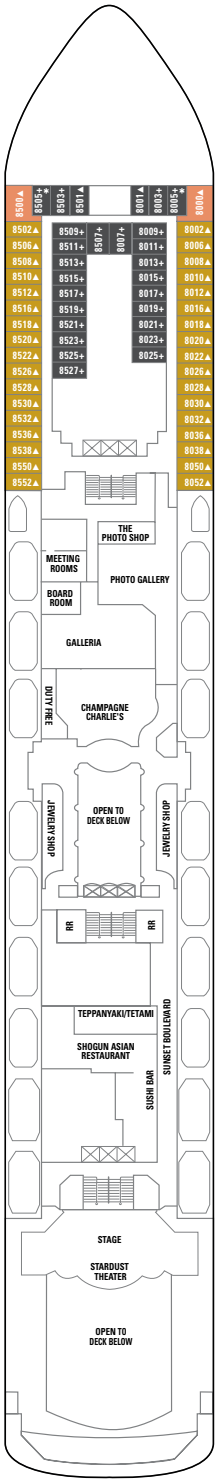

Norwegian Spirit

Deck 13

Deck 12

Deck 11

Deck 10

Deck 9

SYMBOLS

- With facilities for the disabled
- ◆ With queen-size bed
- ↔ Connecting staterooms
- ▲ 3rd pers. occupancy avail.
- + 3rd/4th pers. occupancy avail.
- ⊗ Elevator
- RR Restroom
- * Stateroom with 2 lower beds that cannot be pushed together

Deck 8

Deck 7

Deck 6

Deck 5

Deck 4

NORWEGIAN SPIRIT

Owner's Suite

SB

Penthouse

SE SF SG

Family Balcony Stateroom

B3

Balcony Stateroom

BA BB
BC BD

Balcony Stateroom

Balcony Stateroom

Family Oceanview Stateroom

O2 O3

Oceanview Stateroom

with picture window

OA OB OC

with porthole

OF OG

Oceanview Stateroom