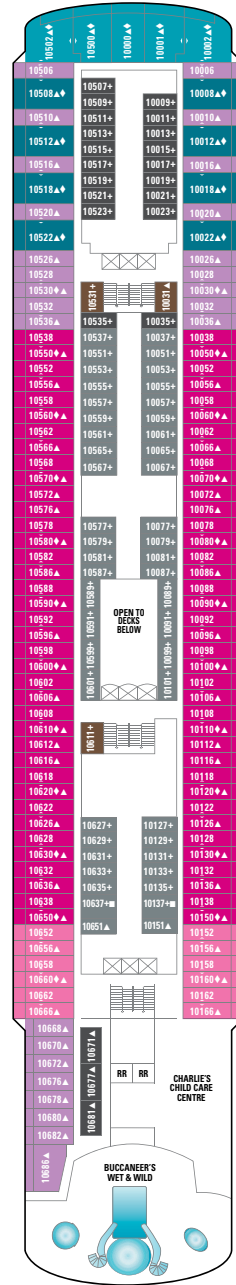

Norwegian Spirit

Deck 13

Deck 12

Deck 11

Deck 10

Deck 9

SYMBOLS

- With facilities for the disabled
- ◆ With queen-size bed
- ↔ Connecting staterooms
- ▲ 3rd pers. occupancy avail.
- + 3rd/4th pers. occupancy avail.
- ⊗ Elevator
- RR Restroom
- * Stateroom with 2 lower beds that cannot be pushed together

Deck 8

Deck 7

Deck 6

Deck 5

Deck 4

NORWEGIAN SPIRIT

Owner's Suite

SB

Penthouse

SE SF SG

Family Balcony Stateroom

B3

Balcony Stateroom

BA BB
BC BD

Balcony Stateroom

Balcony Stateroom

Family Oceanview Stateroom

O2 O3

Oceanview Stateroom

with picture window

OA OB OC

with porthole

OF OG

Oceanview Stateroom