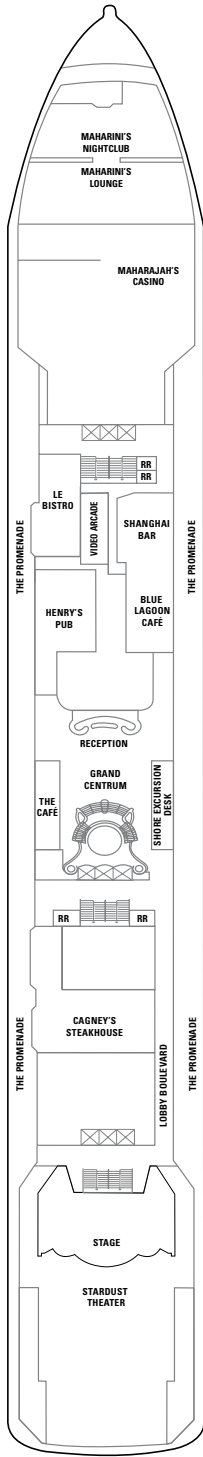

Norwegian Spirit

Deck 13

Deck 12

Deck 11

Deck 10

Deck 9

SYMBOLS

- With facilities for the disabled
- ◆ With queen-size bed
- ↔ Connecting staterooms
- ▲ 3rd pers. occupancy avail.
- + 3rd/4th pers. occupancy avail.
- ⊗ Elevator
- RR Restroom
- * Stateroom with 2 lower beds that cannot be pushed together

Deck 8

Deck 7

Deck 6

Deck 5

Deck 4

NORWEGIAN SPIRIT

Owner's Suite

SB

Penthouse

SE SF SG

Family Balcony Stateroom

B3

Balcony Stateroom

BA BB
BC BD

Balcony Stateroom

Balcony Stateroom

Family Oceanview Stateroom

O2 O3

Oceanview Stateroom

with picture window

OA OB OC

with porthole

OF OG

Oceanview Stateroom