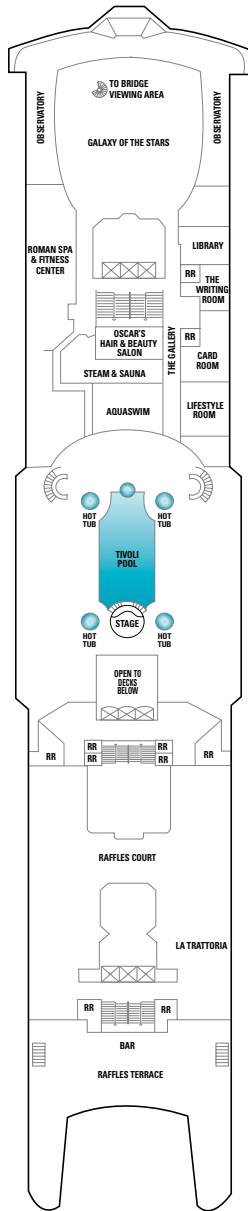

Norwegian Spirit

Deck 13

Deck 12

Deck 11

Deck 10

Deck 9

SYMBOLS

- With facilities for the disabled
- ◆ With queen-size bed
- ↔ Connecting staterooms
- ▲ 3rd pers. occupancy avail.
- + 3rd/4th pers. occupancy avail.
- ⊗ Elevator
- RR Restroom
- * Stateroom with 2 lower beds that cannot be pushed together

Deck 8

Deck 7

Deck 6

Deck 5

Deck 4

NORWEGIAN SPIRIT

Owner's Suite

SB

Penthouse

SE SF SG

Family Balcony Stateroom

B3

Balcony Stateroom

BA BB
BC BD

Balcony Stateroom

Balcony Stateroom

Family Oceanview Stateroom

O2 O3

Oceanview Stateroom

with picture window

OA OB OC

with porthole

OF OG

Oceanview Stateroom