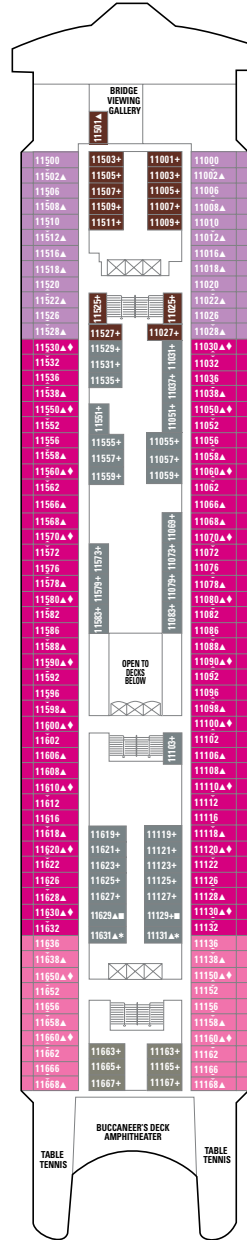

Norwegian Spirit

Deck 13

Deck 12

Deck 11

Deck 10

Deck 9

SYMBOLS

- With facilities for the disabled
- ◆ With queen-size bed
- ↔ Connecting staterooms
- ▲ 3rd pers. occupancy avail.
- + 3rd/4th pers. occupancy avail.
- ⊗ Elevator
- RR Restroom
- * Stateroom with 2 lower beds that cannot be pushed together

Deck 8

Deck 7

Deck 6

Deck 5

Deck 4

NORWEGIAN SPIRIT

Owner's Suite

SB

Penthouse

SE SF SG

Family Balcony Stateroom

B3

Balcony Stateroom

BA BB
BC BD

Balcony Stateroom

Balcony Stateroom

Family Oceanview Stateroom

O2 O3

Oceanview Stateroom

with picture window

OA OB OC

with porthole

OF OG

Oceanview Stateroom