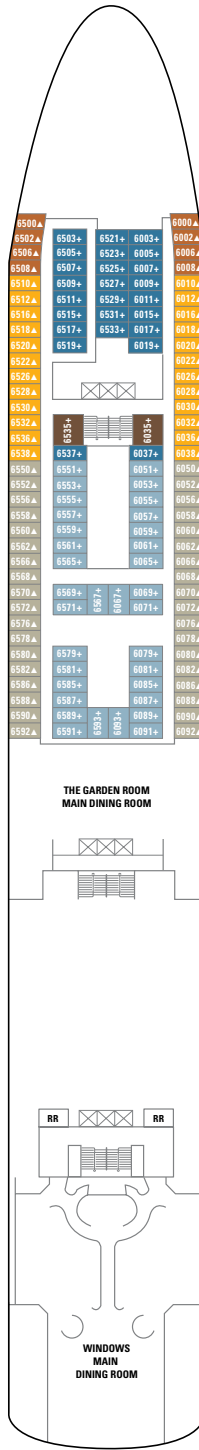

Norwegian Spirit

Deck 13

Deck 12

Deck 11

Deck 10

Deck 9

SYMBOLS

- With facilities for the disabled
- ◆ With queen-size bed
- ↔ Connecting staterooms
- ▲ 3rd pers. occupancy avail.
- + 3rd/4th pers. occupancy avail.
- ⊗ Elevator
- RR Restroom
- * Stateroom with 2 lower beds that cannot be pushed together

Deck 8

Deck 7

Deck 6

Deck 5

Deck 4

NORWEGIAN SPIRIT

Owner's Suite

SB

Penthouse

SE SF SG

Family Balcony Stateroom

B3

Balcony Stateroom

BA BB
BC BD

Balcony Stateroom

Balcony Stateroom

Family Oceanview Stateroom

O2 O3

Oceanview Stateroom

with picture window

OA OB OC

with porthole

OF OG

Oceanview Stateroom