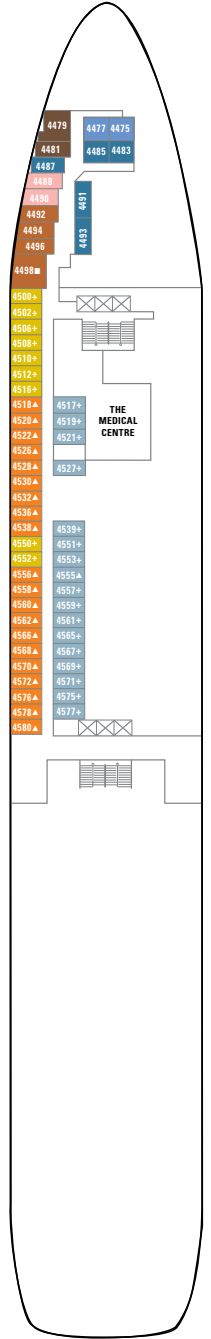

Norwegian Spirit

Deck 13

Deck 12

Deck 11

Deck 10

Deck 9

SYMBOLS

- With facilities for the disabled
- ◆ With queen-size bed
- ↔ Connecting staterooms
- ▲ 3rd pers. occupancy avail.
- + 3rd/4th pers. occupancy avail.
- ⊗ Elevator
- RR Restroom
- * Stateroom with 2 lower beds that cannot be pushed together

Deck 8

Deck 7

Deck 6

Deck 5

Deck 4

NORWEGIAN SPIRIT

Owner's Suite

SB

Penthouse

SE SF SG

Family Balcony Stateroom

B3

Balcony Stateroom

BA BB
BC BD

Balcony Stateroom

Balcony Stateroom

Family Oceanview Stateroom

O2 O3

Oceanview Stateroom

with picture window

OA OB OC

with porthole

OF OG

Oceanview Stateroom