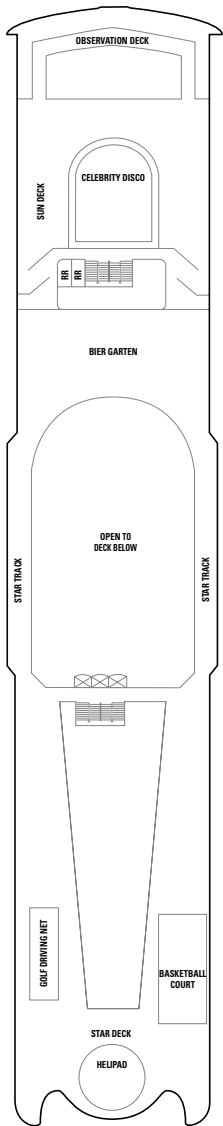

Norwegian Spirit

Deck 13

Deck 12

Deck 11

Deck 10

Deck 9

SYMBOLS

- With facilities for the disabled
- ◆ With queen-size bed
- ↔ Connecting staterooms
- ▲ 3rd pers. occupancy avail.
- + 3rd/4th pers. occupancy avail.
- ⊗ Elevator
- RR Restroom
- * Stateroom with 2 lower beds that cannot be pushed together

Deck 8

Deck 7

Deck 6

Deck 5

Deck 4

NORWEGIAN SPIRIT

Owner's Suite

SB

Penthouse

SE SF SG

Family Balcony Stateroom

B3

Balcony Stateroom

BA BB
BC BD

Balcony Stateroom

Balcony Stateroom

Family Oceanview Stateroom

O2 O3

Oceanview Stateroom

with picture window

OA OB OC

with porthole

OF OG

Oceanview Stateroom