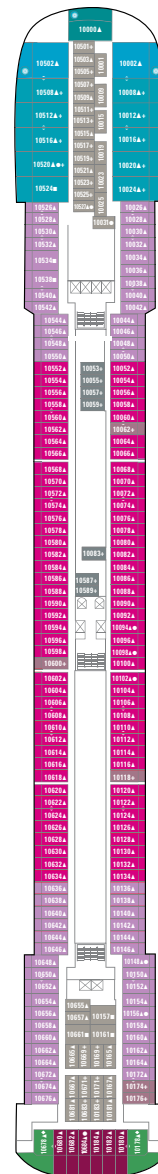

Pride of America

Deck 14

Deck 13

Deck 12

Deck 11

Deck 10

Deck 9

SYMBOLS

- With facilities for the disabled
- ◆ With queen-size bed
- △ With king-size bed
- ↔ Connecting staterooms
- ▲ 3rd pers. occupancy avail.
- + 3rd/4th pers. occupancy avail.
- ★ 3rd/4th/5th pers. occupancy avail.
- ☆ Up to 6th pers. occupancy avail.
- × Elevator
- RR Restroom
- Equipped for hearing-impaired

Deck 8

Deck 7

Deck 6

Deck 5

Deck 4

PRIDE OF AMERICA

Deluxe Owner's Suite

SA

Penthouse

Penthouse

Family Suite

SH SI

Balcony Stateroom

B1 B6 BA BB
BC BD BE BF

Balcony Stateroom

Balcony Stateroom