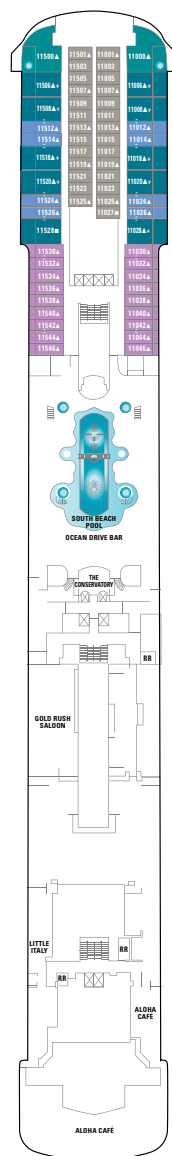

Pride of America

Deck 14

Deck 13

Deck 12

Deck 11

Deck 10

Deck 9

SYMBOLS

- With facilities for the disabled
- ◆ With queen-size bed
- △ With king-size bed
- ↔ Connecting staterooms
- ▲ 3rd pers. occupancy avail.
- + 3rd/4th pers. occupancy avail.
- ★ 3rd/4th/5th pers. occupancy avail.
- ☆ Up to 6th pers. occupancy avail.
- × Elevator
- RR Restroom
- Equipped for hearing-impaired

Deck 8

Deck 7

Deck 6

Deck 5

Deck 4

PRIDE OF AMERICA

Deluxe Owner's Suite

SA

Penthouse

Penthouse

Family Suite

SH SI

Balcony Stateroom

B1 B6 BA BB
BC BD BE BF

Balcony Stateroom

Balcony Stateroom