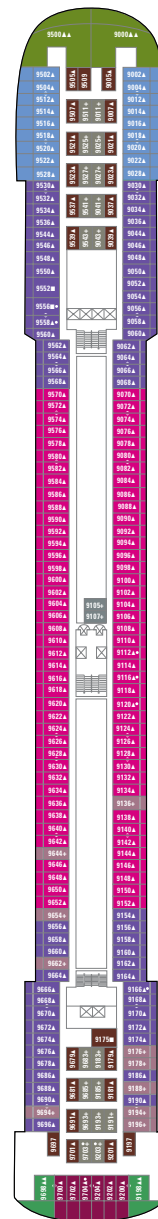

Pride of America

Deck 14

Deck 13

Deck 12

Deck 11

Deck 10

Deck 9

SYMBOLS

- With facilities for the disabled
- ◆ With queen-size bed
- △ With king-size bed
- ↔ Connecting staterooms
- ▲ 3rd pers. occupancy avail.
- + 3rd/4th pers. occupancy avail.
- ★ 3rd/4th/5th pers. occupancy avail.
- ☆ Up to 6th pers. occupancy avail.
- × Elevator
- RR Restroom
- Equipped for hearing-impaired

Deck 8

Deck 7

Deck 6

Deck 5

Deck 4

PRIDE OF AMERICA

Deluxe Owner's Suite

SA

Penthouse

Penthouse

Family Suite

SH SI

Balcony Stateroom

B1 B6 BA BB
BC BD BE BF

Balcony Stateroom

Balcony Stateroom