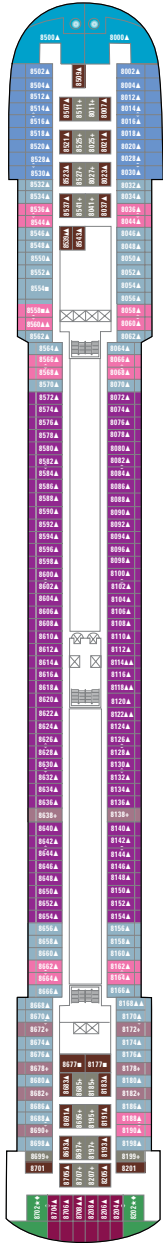

Pride of America

Deck 14

Deck 13

Deck 12

Deck 11

Deck 10

Deck 9

SYMBOLS

- With facilities for the disabled
- ◆ With queen-size bed
- △ With king-size bed
- ↔ Connecting staterooms
- ▲ 3rd pers. occupancy avail.
- + 3rd/4th pers. occupancy avail.
- ★ 3rd/4th/5th pers. occupancy avail.
- ☆ Up to 6th pers. occupancy avail.
- × Elevator
- RR Restroom
- Equipped for hearing-impaired

Deck 8

Deck 7

Deck 6

Deck 5

Deck 4

PRIDE OF AMERICA

Deluxe Owner's Suite

SA

Penthouse

Penthouse

Family Suite

SH SI

Balcony Stateroom

B1 B6 BA BB
BC BD BE BF

Balcony Stateroom

Balcony Stateroom