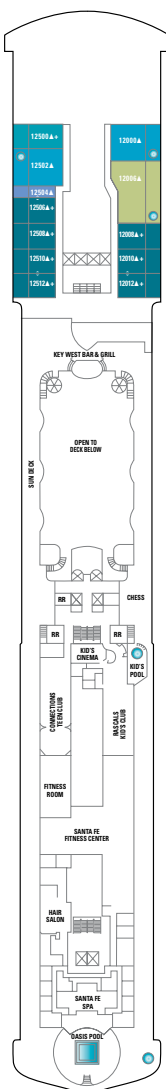

Pride of America

Deck 14

Deck 13

Deck 12

Deck 11

Deck 10

Deck 9

SYMBOLS

- With facilities for the disabled
- ◆ With queen-size bed
- △ With king-size bed
- ↔ Connecting staterooms
- ▲ 3rd pers. occupancy avail.
- + 3rd/4th pers. occupancy avail.
- ★ 3rd/4th/5th pers. occupancy avail.
- ☆ Up to 6th pers. occupancy avail.
- × Elevator
- RR Restroom
- Equipped for hearing-impaired

Deck 8

Deck 7

Deck 6

Deck 5

Deck 4

PRIDE OF AMERICA

Deluxe Owner's Suite

SA

Penthouse

Penthouse

Family Suite

SH SI

Balcony Stateroom

B1 B6 BA BB
BC BD BE BF

Balcony Stateroom

Balcony Stateroom