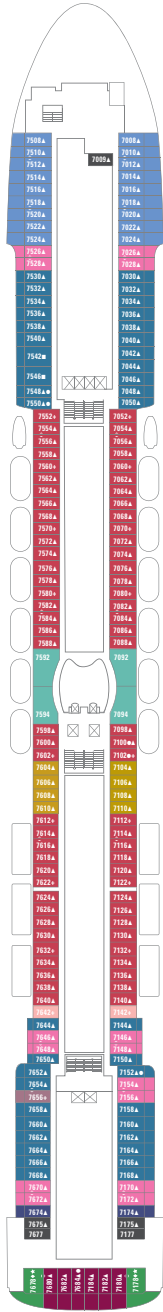

Pride of America

Deck 14

Deck 13

Deck 12

Deck 11

Deck 10

Deck 9

SYMBOLS

- With facilities for the disabled
- ◆ With queen-size bed
- △ With king-size bed
- ↔ Connecting staterooms
- ▲ 3rd pers. occupancy avail.
- + 3rd/4th pers. occupancy avail.
- ★ 3rd/4th/5th pers. occupancy avail.
- ☆ Up to 6th pers. occupancy avail.
- × Elevator
- RR Restroom
- Equipped for hearing-impaired

Deck 8

Deck 7

Deck 6

Deck 5

Deck 4

PRIDE OF AMERICA

Deluxe Owner's Suite

SA

Penthouse

Penthouse

Family Suite

SH SI

Balcony Stateroom

B1 B6 BA BB
BC BD BE BF

Balcony Stateroom

Balcony Stateroom