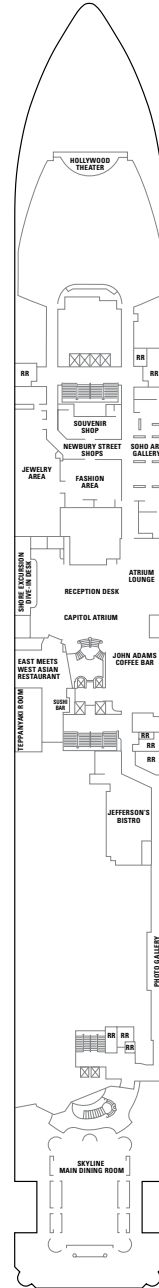

Pride of America

Deck 14

Deck 13

Deck 12

Deck 11

Deck 10

Deck 9

SYMBOLS

- With facilities for the disabled
- ◆ With queen-size bed
- △ With king-size bed
- ↔ Connecting staterooms
- ▲ 3rd pers. occupancy avail.
- + 3rd/4th pers. occupancy avail.
- ★ 3rd/4th/5th pers. occupancy avail.
- ☆ Up to 6th pers. occupancy avail.
- × Elevator
- RR Restroom
- Equipped for hearing-impaired

Deck 8

Deck 7

Deck 6

Deck 5

Deck 4

PRIDE OF AMERICA

Deluxe Owner's Suite

SA

Penthouse

Penthouse

Family Suite

SH SI

Balcony Stateroom

B1 B6 BA BB
BC BD BE BF

Balcony Stateroom

Balcony Stateroom