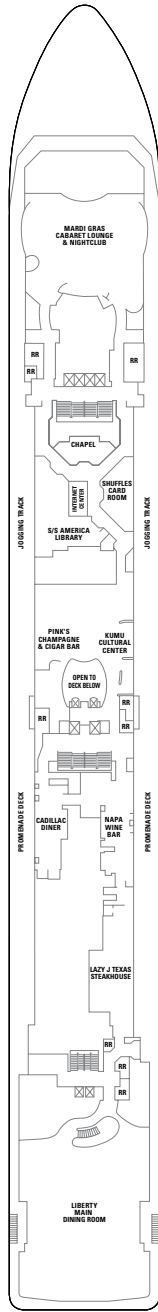

Pride of America

Deck 14

Deck 13

Deck 12

Deck 11

Deck 10

Deck 9

SYMBOLS

- With facilities for the disabled
- ◆ With queen-size bed
- △ With king-size bed
- ↔ Connecting staterooms
- ▲ 3rd pers. occupancy avail.
- + 3rd/4th pers. occupancy avail.
- ★ 3rd/4th/5th pers. occupancy avail.
- ☆ Up to 6th pers. occupancy avail.
- × Elevator
- RR Restroom
- Equipped for hearing-impaired

Deck 8

Deck 7

Deck 6

Deck 5

Deck 4

PRIDE OF AMERICA

Deluxe Owner's Suite

SA

Penthouse

Penthouse

Family Suite

SH SI

Balcony Stateroom

B1 B6 BA BB
BC BD BE BF

Balcony Stateroom

Balcony Stateroom