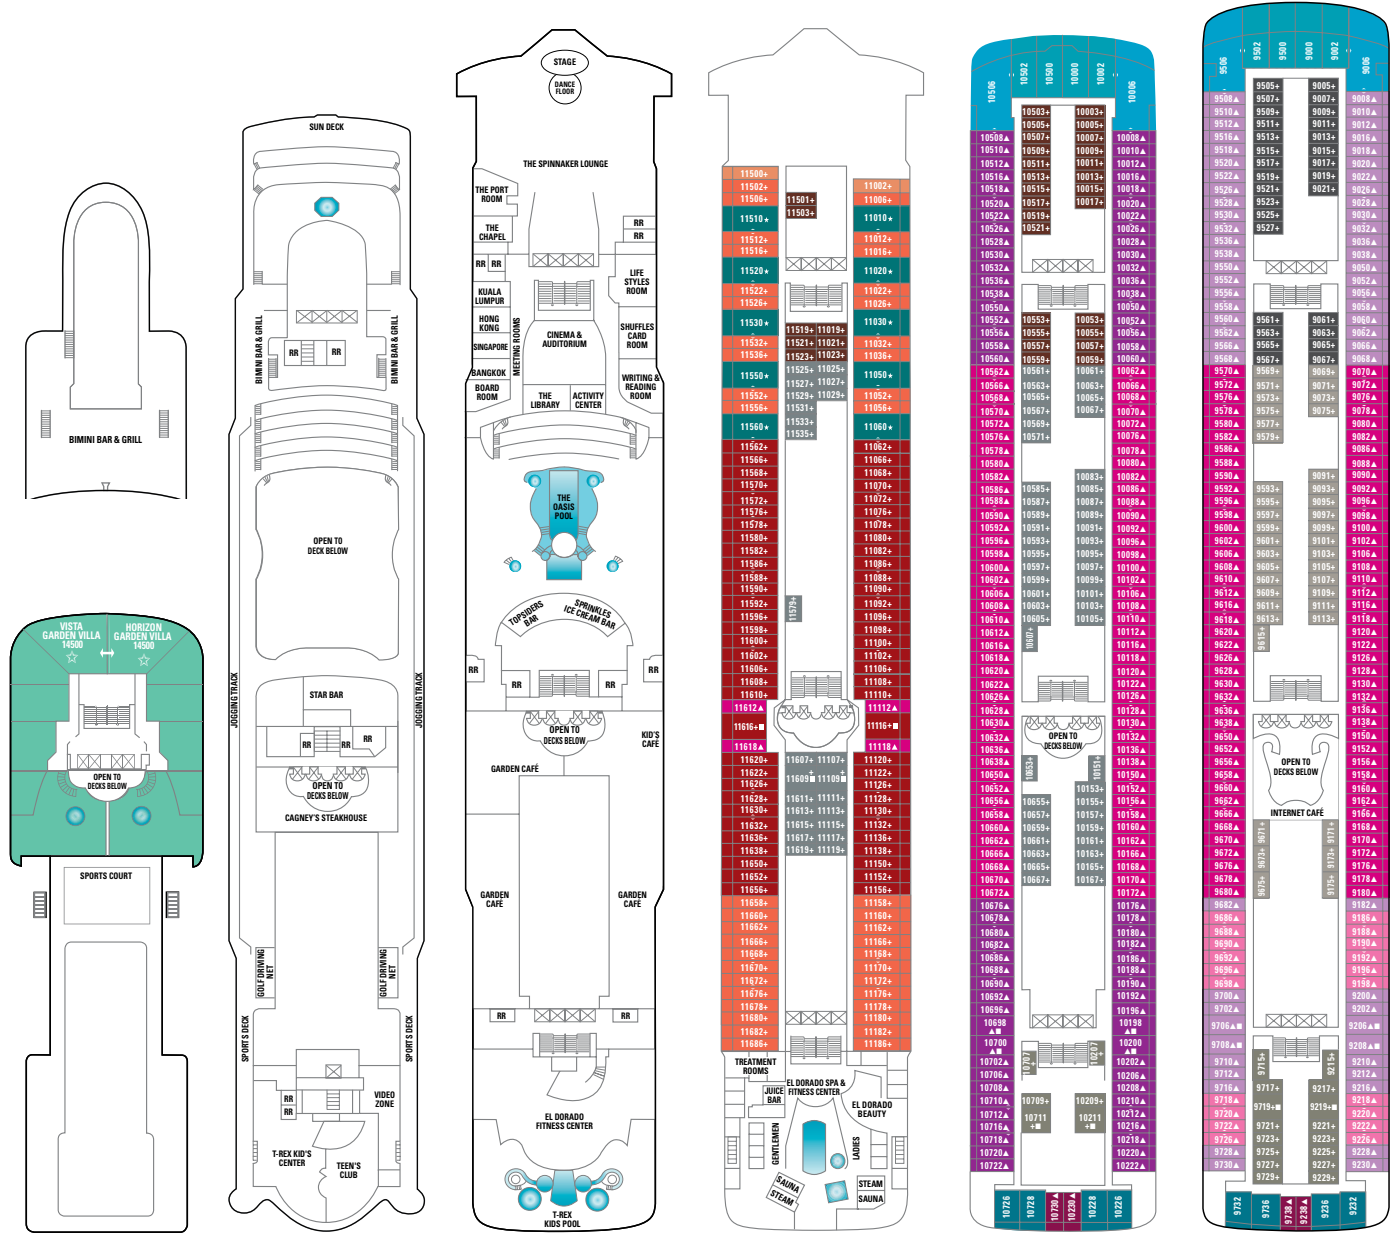

Norwegian Dawn

Deck 14 Deck 13 Deck 12 Deck 11 Deck 10 Deck 9

SYMBOLS

- With facilities for the disabled
- ↔ Connecting staterooms
- ▲ 3rd pers. occupancy avail.
- + 3rd/4th pers. occupancy avail.
- ★ 3rd/4th/5th pers. occupancy avail.
- ☆ Up to 6th pers. occupancy avail.
- ✕ Elevator
- RR Restroom

Family Penthouse

SC

Penthouse

SE SF

Penthouse

Penthouse

Mini Suite

MA MB

O1

Oceanview Stateroom

with picture window

OA OB

with porthole

OF OG

with obstructed view

OK

Inside Stateroom