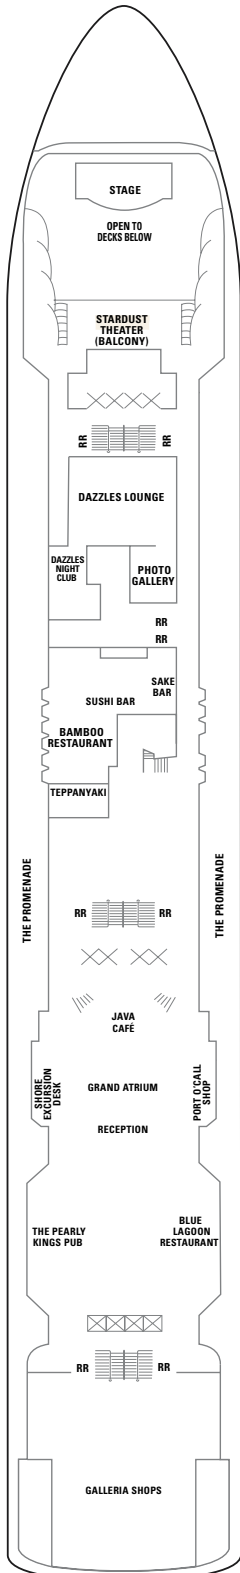

Norwegian Dawn

Deck 14 Deck 13 Deck 12 Deck 11 Deck 10 Deck 9

SYMBOLS

- With facilities for the disabled
- ↔ Connecting staterooms
- ▲ 3rd pers. occupancy avail.
- + 3rd/4th pers. occupancy avail.
- ★ 3rd/4th/5th pers. occupancy avail.
- ☆ Up to 6th pers. occupancy avail.
- ✕ Elevator
- RR Restroom

Deck 8

Deck 7

Deck 6

NORWEGIAN DAWN

Garden Villa

S1

Owner's Suite

SB

Balcony Stateroom

B1 BA BB

BC BD

Family Balcony Stateroom

B3

Balcony Stateroom

Balcony Stateroom

Family Oceanview Stateroom

O1

Oceanview Stateroom

with picture window

OA OB

with porthole

OF OG

with obstructed view

OK