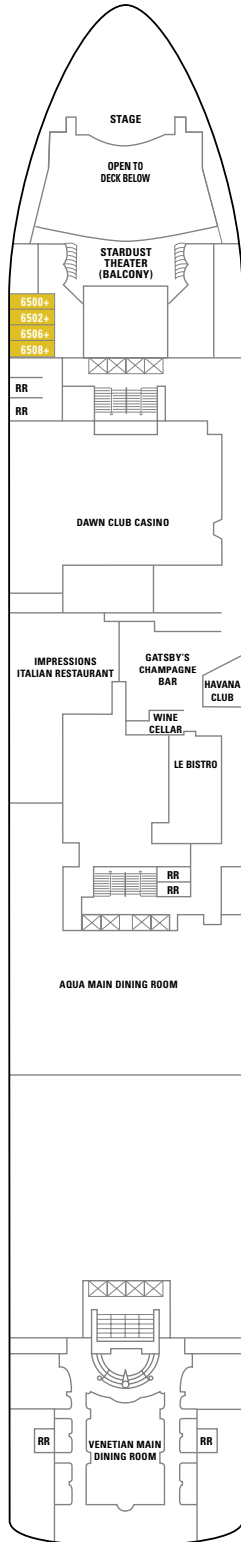

Norwegian Dawn

Deck 14 Deck 13 Deck 12 Deck 11 Deck 10 Deck 9

SYMBOLS

- With facilities for the disabled
- ↔ Connecting staterooms
- ▲ 3rd pers. occupancy avail.
- + 3rd/4th pers. occupancy avail.
- ★ 3rd/4th/5th pers. occupancy avail.
- ☆ Up to 6th pers. occupancy avail.
- ✕ Elevator
- RR Restroom

Deck 8

Deck 7

Deck 6

NORWEGIAN DAWN

Garden Villa

S1

Owner's Suite

SB

Balcony Stateroom

B1 BA BB

BC BD

Family Balcony Stateroom

B3

Balcony Stateroom

Balcony Stateroom

Family Oceanview Stateroom