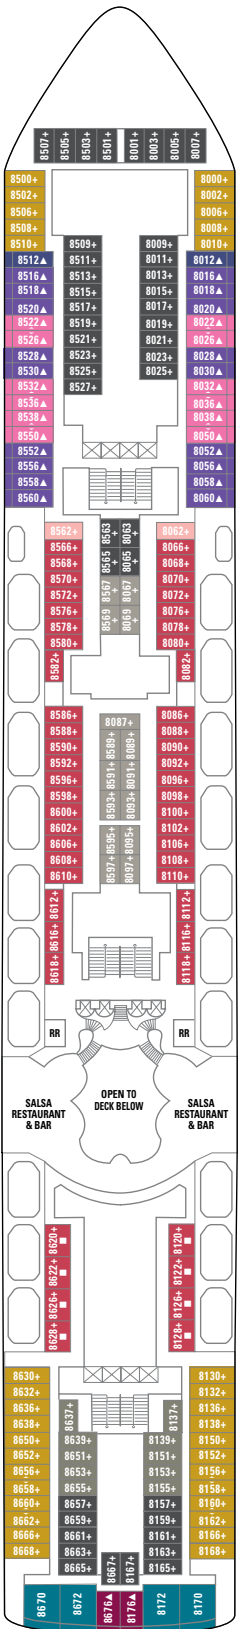

Norwegian Dawn

Deck 14 Deck 13 Deck 12 Deck 11 Deck 10 Deck 9

SYMBOLS

- With facilities for the disabled
- ↔ Connecting staterooms
- ▲ 3rd pers. occupancy avail.
- + 3rd/4th pers. occupancy avail.
- ★ 3rd/4th/5th pers. occupancy avail.
- ☆ Up to 6th pers. occupancy avail.
- ✕ Elevator
- RR Restroom

Deck 8

Deck 7

Deck 6

NORWEGIAN DAWN

Garden Villa

S1

Owner's Suite

SB

Family Penthouse

SC

Penthouse

SE SF

Penthouse

Penthouse

Mini Suite

MA MB

Balcony Stateroom

B1 BA BB

BC BD

Family Balcony Stateroom

B3

Balcony Stateroom

Balcony Stateroom

Family Oceanview Stateroom