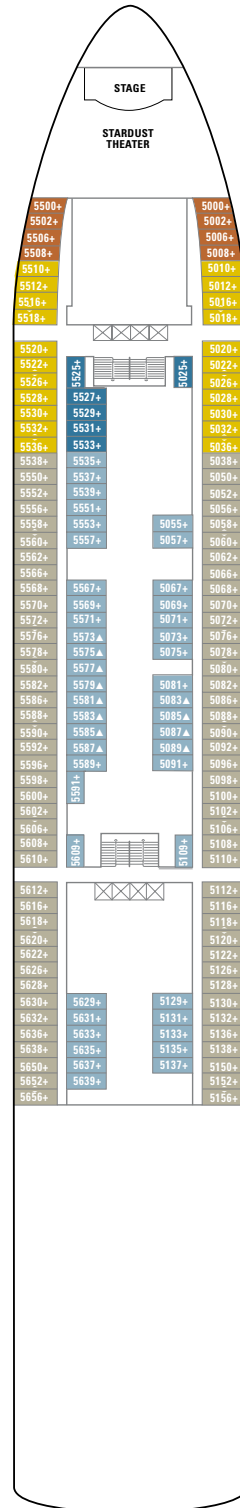

Norwegian Dawn

Deck 14 Deck 13 Deck 12 Deck 11 Deck 10 Deck 9

SYMBOLS

- With facilities for the disabled
- ↔ Connecting staterooms
- ▲ 3rd pers. occupancy avail.
- + 3rd/4th pers. occupancy avail.
- ★ 3rd/4th/5th pers. occupancy avail.
- ☆ Up to 6th pers. occupancy avail.
- ✕ Elevator
- RR Restroom

Deck 8

Deck 7

Deck 6

NORWEGIAN DAWN

Garden Villa

S1

Owner's Suite

SB

Family Penthouse

SC

Penthouse

SE SF

Penthouse

Penthouse

Mini Suite

MA MB

Balcony Stateroom

B1 BA BB

BC BD

Family Balcony Stateroom

B3

Balcony Stateroom

Balcony Stateroom

Family Oceanview Stateroom